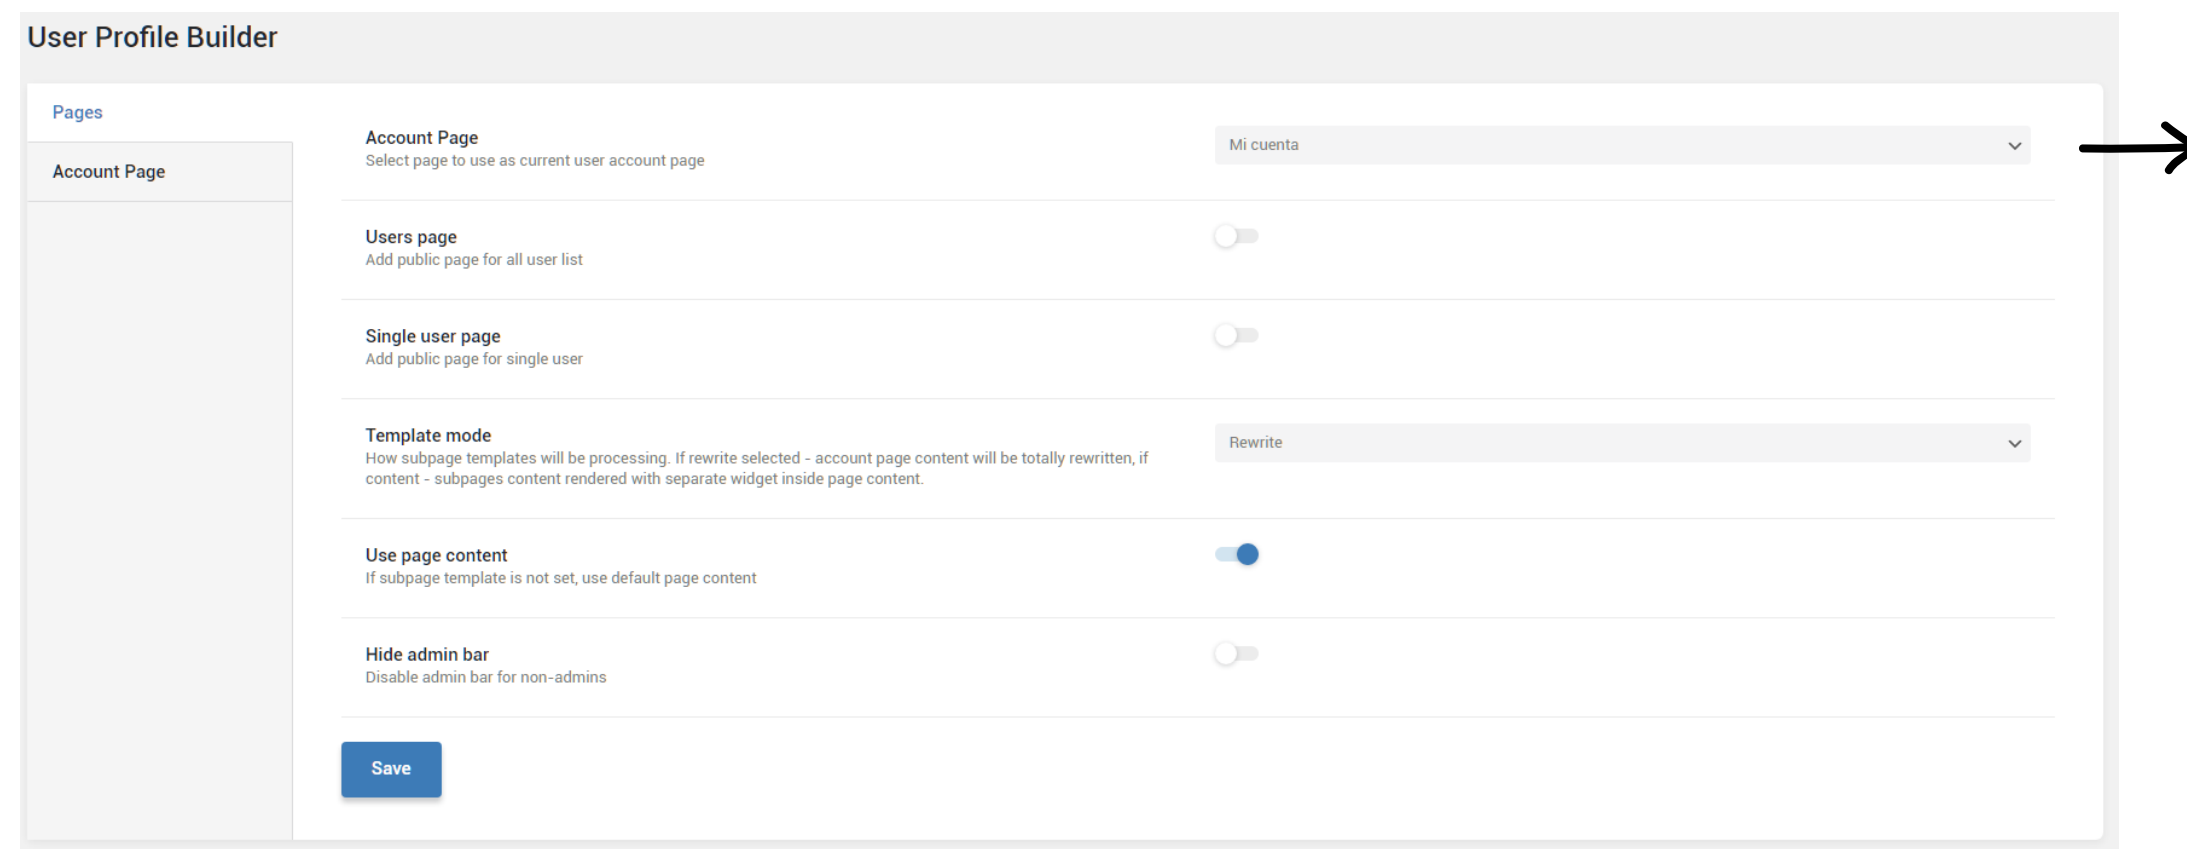

AJUSTES DE USER PROFILE BUILDER

PAGES

Listing Grid

Listing Item
- Bloque OFERTA -

ACCOUNT PAGES

NUEVA OFERTA
Elementor TEMPLATE
Tipo Página

Campos del formulario

Campos del cpt ofertas

Título	→	post_title
Descripción	→	cf_desc
Tarifa	→	cf_tarifa
Enlace	→	cf_enlace
Galería	→	cf_gal
Foto	→	post_thumb
Categoría	→	Terms

Widget Elementor - Profile menu-

Widget Jet Engine Form

EDITAR OFERTA
Elementor TEMPLATE
Tipo Página

Campos del formulario

Campos del cpt ofertas

Título	→	post_title
Descripción	→	cf_desc
Tarifa	→	cf_tarifa
Enlace	→	cf_enlace
Galería	→	cf_gal
Foto	→	post_thumb
Categoría	→	Terms

Get ID FROM:
URL Query Variable
_post_id

PRE-SET FORM FIELD VALUES

Widget Elementor - Profile menu-

Widget Jet Engine Form

BIENVENIDO
Elementor TEMPLATE
Tipo Página

Listing Item
- Bloque OFERTA editable -

Listing Grid

FOTO OFERTA	Nombre oferta
	EDITAR OFERTA

ADD QUERY ARGUMENTS
_post_id=%current_id%

Widget Elementor - Profile menu-